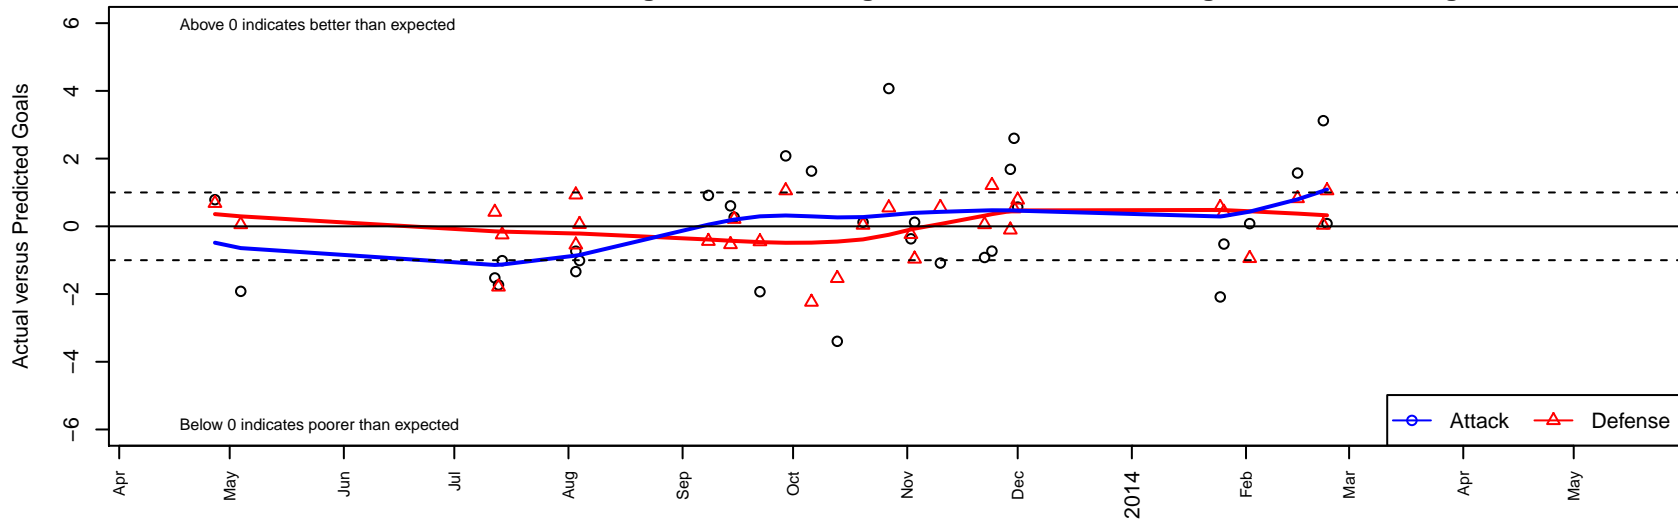

# Crossfire Premier A B98

Crossfire Premier SC  
 Redmond, WA  
 B98 total strength=1856  
 attack=43.62 defense=34.63  
 fall league = RCL B98 Div 1  
 notes= James 2012  
 alt names used:

- Crossfire Premier A B98
- Crossfire Premier A
- Crossfire Premier B98 A
- Crossfire Premier James
- CROSSFIRE PREMIER JAMES (WA)
- Crossfire Premier B98 James
- CROSSFIRE PREMIER 98-JAMES (WA)
- Crossfire Premier 98 James
- Crossfire Premier B98-B James
- CROSSFIRE PREMIER PREMIER 98-JAMES
- Crossfire Premier B98-James-A

Venues played:  
 Champions Cup U14  
 Nike Crossfire Challenge Gold U15  
 Surf Boys U15 U15  
 RCL B98 Div 1  
 LV Thanksgiving Classic WCDA U15  
 WYS Championship B98

**Crossfire Premier A B98**  
 Dots are actual minus expected GF (blue circles) and GA (red triangles).  
 Blue line is smoothed change in attack strength. Red is smoothed change in defense strength.